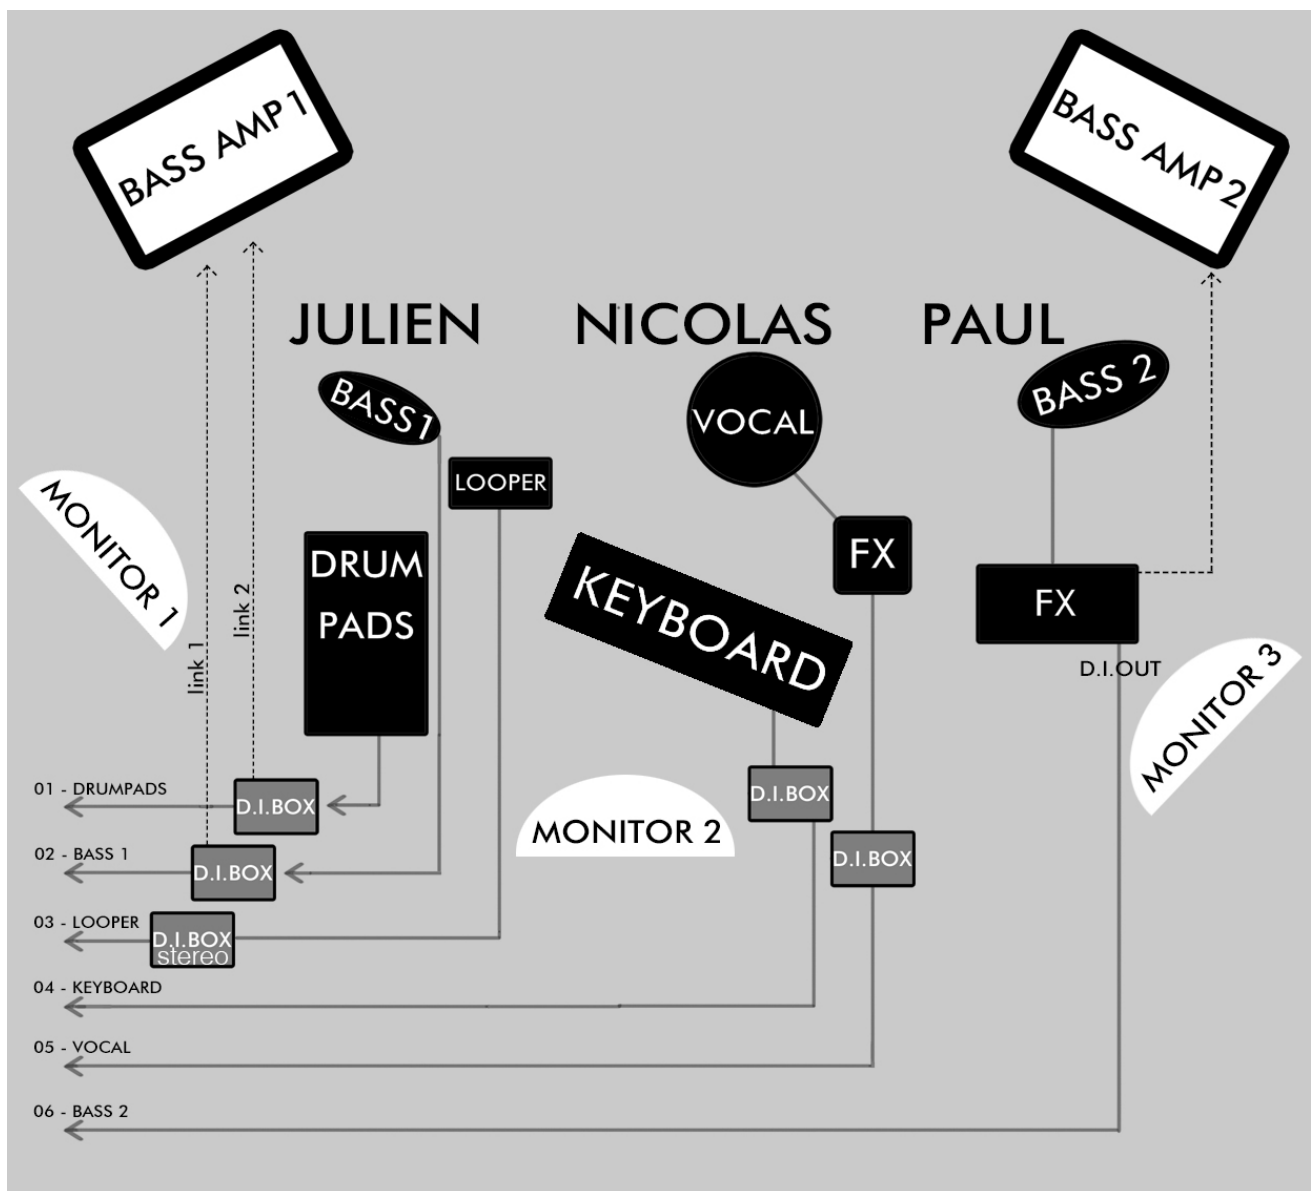

Gros Oiseau - Technical Rider

Lines

- 1 - Drum Pad (Roland SPD-SX) (DI)
- 2 - Bass 1 (DI)
- 3 - Looper (DI-Stereo)
- 4 - Keyboard (DI)
- 5 - Vocal (SM58 +DI)
- 6 - Bass 2 (DI)

Monitor Lines

3 Channels are needed :

- 1 - Drum Pad & Bass (Julien)
- 2 - Vocal (Nicolas)
- 3 - Bass (Paul)

Backline

2 Bass Amp (AMPEG SVT series + Cabinet 8x10, 4x10 or 2x 15)

For all questions please contact Julien Israelian : +41 (0)78 614 73 80 – julien@leslegroup.com